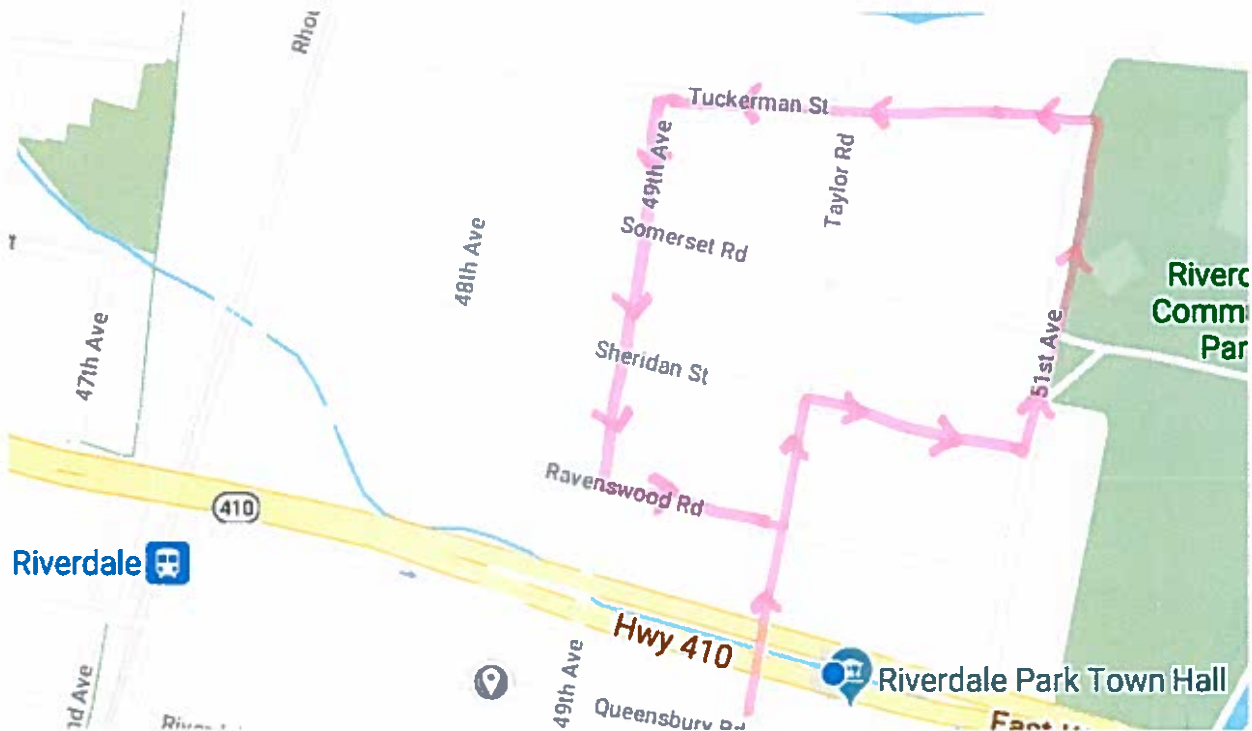

Town of Riverdale Park, Maryland

Town Administration

Community Walk: Saturday, July 21, 2018
9:00 a.m.

Route:

1. From Town Hall, follow Queensbury Road to Taylor Road
2. Turn right onto Taylor Road and cross East West Highway (410)
3. Follow Taylor Road to Sheridan Street
4. Turn right onto Sheridan Street
5. Follow Sheridan Street to 51st Avenue
6. Turn left onto 51st Avenue
7. Follow 51st Avenue to Tuckerman Street
8. Turn left onto Tuckerman Street
9. Follow Tuckerman Street to 49th Avenue
10. Turn left onto 49th Avenue
11. Follow 49th Avenue to Ravenswood Road
12. Turn right onto Ravenswood Road
13. Follow Ravenswood Road to Taylor Road
14. Turn right onto Taylor Road and return to Town Hall